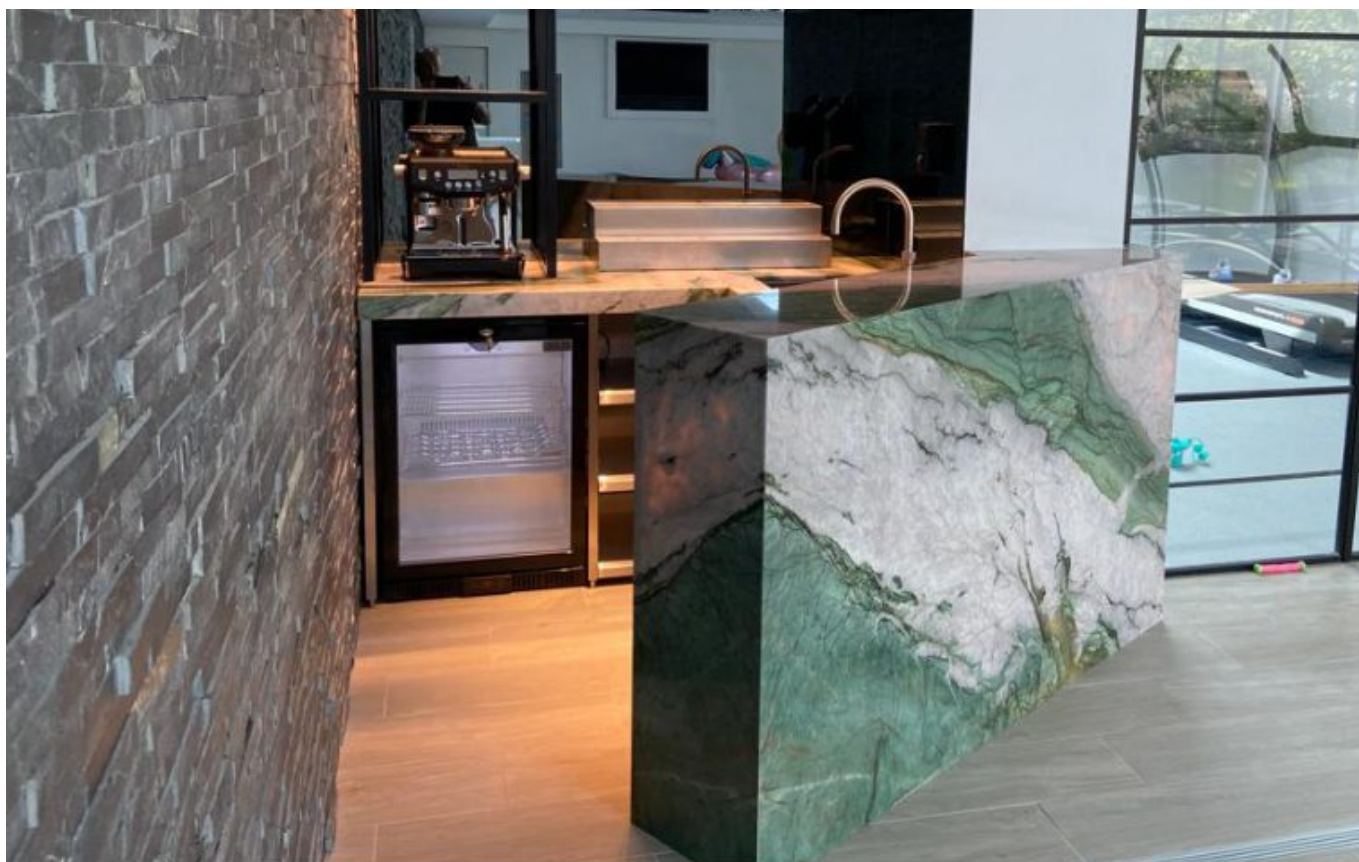

DAWNVALE
GROUP

RESTAURANT+BAR
DESIGN+BUILD

HOME BAR 29

PATAGONIA QUARTZ BAR

Description:

Pool room home bar with a green quartz countertop fitted with bespoke light pads. Additionally we installed a powdered coated metal back bar with a 2-tier bottle step, finished with a bronze mirror. The bar area was completed with a Quooker tap, an insulated ice well, a bottle cooler and a fridge.

Key Features:

Patagonia quartz countertop
Back bar with bronze mirror
Custom light pads
Bottle cooler & fridge